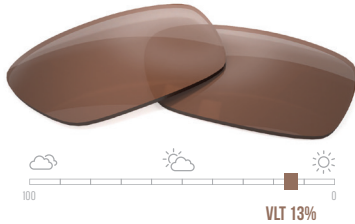

SNOW & ALPINE

Hit the Trails and Slopes With the Unrivaled Visual Advantage of COLORBOOST™

- Boosted Color Resolution & Vibrancy
- Enhanced Terrain Contrast & Depth Perception
- Reduced Whiteout Effect
- Minimized Atmospheric Haze & Glare

BROWN B1302