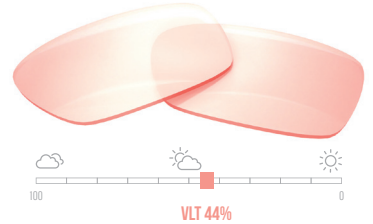

SNOW & ALPINE

Hit the Trails and Slopes With the Unrivaled Visual Advantage of COLORBOOST™

- Boosted Color Resolution & Vibrancy
- Enhanced Terrain Contrast & Depth Perception
- Reduced Whiteout Effect
- Minimized Atmospheric Haze & Glare

BROWN B1302

RED R4401

RED R0901

BROWN B1301 | POLARIZED

RED R15XX

For ordering COLORBOOST™ lenses, visit huelens.com/how-to-order or use the QR code.