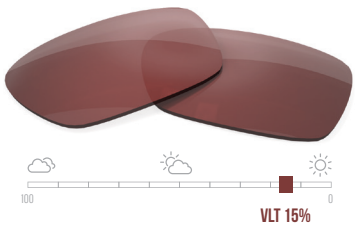

# SNOW & ALPINE

Hit the Trails and Slopes With the Unrivaled Visual Advantage of COLORBOOST™

- Boosted Color Resolution & Vibrancy
- Enhanced Terrain Contrast & Depth Perception
- Reduced Whiteout Effect
- Minimized Atmospheric Haze & Glare

**BROWN** B1302

**RED** R4401

**RED** R0901

**BROWN** B1301 | POLARIZED

**RED** R15XX

For ordering COLORBOOST™ lenses, visit [huelens.com/how-to-order](http://huelens.com/how-to-order) or use the QR code.