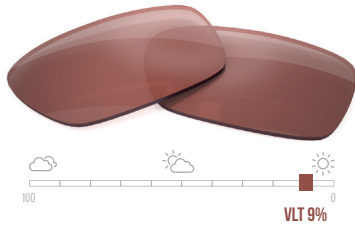

SNOW & ALPINE

Hit the Trails and Slopes With the Unrivaled Visual Advantage of COLORBOOST™

- Boosted Color Resolution & Vibrancy
- Enhanced Terrain Contrast & Depth Perception
- Reduced Whiteout Effect
- Minimized Atmospheric Haze & Glare

BROWN B1302

RED R4401

RED R0901

BROWN B1301 | POLARIZED

RED R15XX

For ordering COLORBOOST™ lenses, visit huelens.com/how-to-order or use the QR code.