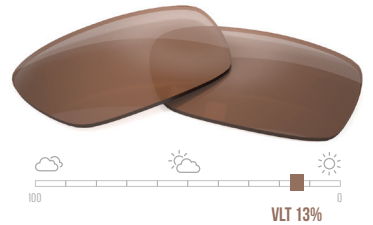

# SNOW & ALPINE

Hit the Trails and Slopes With the Unrivaled Visual Advantage of COLORBOOST™

- Boosted Color Resolution & Vibrancy
- Enhanced Terrain Contrast & Depth Perception
- Reduced Whiteout Effect
- Minimized Atmospheric Haze & Glare

**BROWN** B1302

**RED** R4401

**RED** R0901

**BROWN** B1301 | POLARIZED

**RED** R15XX

For ordering COLORBOOST™ lenses, visit [huelens.com/how-to-order](http://huelens.com/how-to-order) or use the QR code.