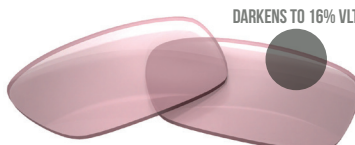

ROSE WR5601 | PHOTOCROMIC

COLOR BOOST