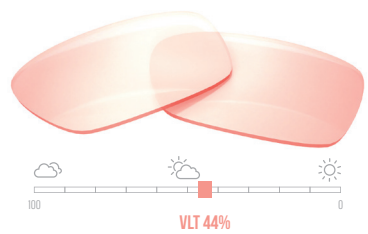

ROSE WR5601 | PHOTOCROMIC

VIOLET V3001

PINK R4704

RED R4401

For ordering COLORBOOST™ lenses, visit huelens.com/how-to-order or use the QR code.