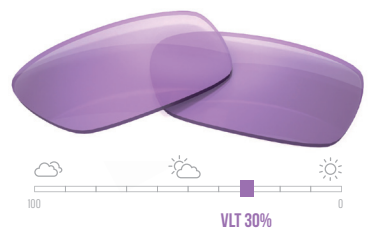

VIOLET V3001