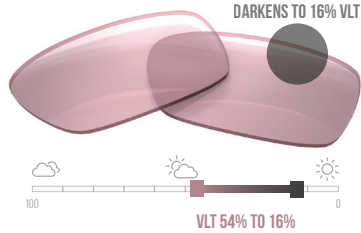

TARGET & SHOOTING SPORTS

COLORBOOST™ Gives You that Unique Edge for a Consistently Best Performance on the Range

- Enhanced Target Colors & Reduced Background Colors
- Quicker On Target
- Faster Reaction Time
- Greater Distance Vision & Visual Clarity

ROSE WR5601 | PHOTOCROMIC

VIOLET V3001

PINK R4704

RED R4401

For ordering COLORBOOST™ lenses, visit huelens.com/how-to-order or use the QR code.