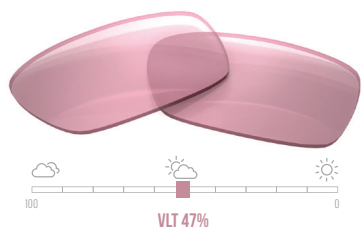

TARGET & SHOOTING SPORTS

COLORBOOST™ Gives You that Unique Edge for a Consistently Best Performance on the Range

- Enhanced Target Colors & Reduced Background Colors
- Quicker On Target
- Faster Reaction Time
- Greater Distance Vision & Visual Clarity

ROSE WR5601 | PHOTOCROMIC

VIOLET V3001

PINK R4704

RED R4401

For ordering COLORBOOST™ lenses, visit huelens.com/how-to-order or use the QR code.