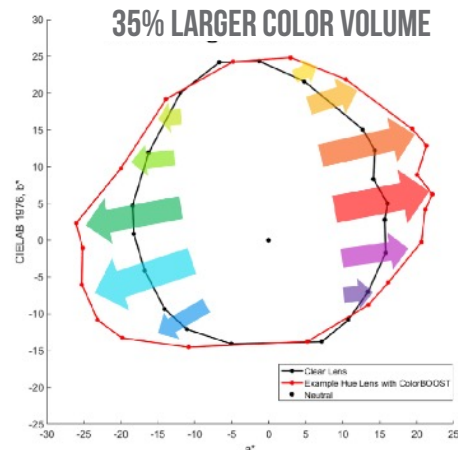

HIGHER COLOR RESOLUTION FACTOR MEANS SUPERIOR LENS PERFORMANCE FOR SPORTS, ACTIVITIES, SAFETY, AND OVERALL ENJOYMENT!

The Color Resolution Factor (CRF) quantifies distinct color transmissions, with higher CRF indicating superior lens performance. COLORBOOST™ boasts the highest CRF in the industry. Additionally, COLORBOOST™ Lenses maintain a 99% Color Accuracy Factor (CAF), preserving natural hues and depth perception for a more comfortable experience.