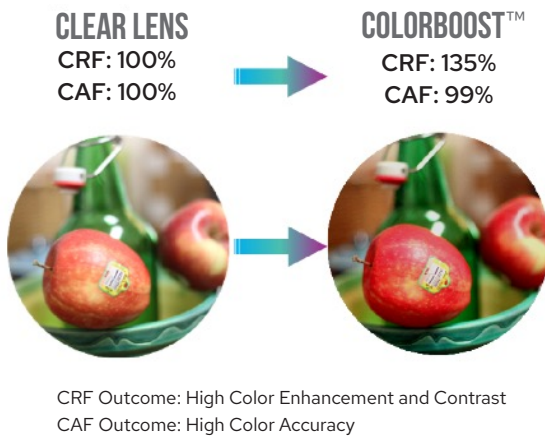


SEE THE WORLD IN **VIVID COLOR** WITH **COLORBOOST™ LENSES**

SPORT

Enhance target recognition, tracking, and reaction time.

ENJOYMENT

A vibrant, cinematic experience akin to a photo filter.

SAFETY

Enhance detection of safety markers and hazards.

HIGHER COLOR RESOLUTION FACTOR MEANS SUPERIOR LENS PERFORMANCE FOR SPORTS, ACTIVITIES, SAFETY, AND OVERALL ENJOYMENT!

The Color Resolution Factor (CRF) quantifies distinct color transmissions, with higher CRF indicating superior lens performance. COLORBOOST™ boasts the highest CRF in the industry. Additionally, COLORBOOST™ Lenses maintain a 99% Color Accuracy Factor (CAF), preserving natural hues and depth perception for a more comfortable experience.