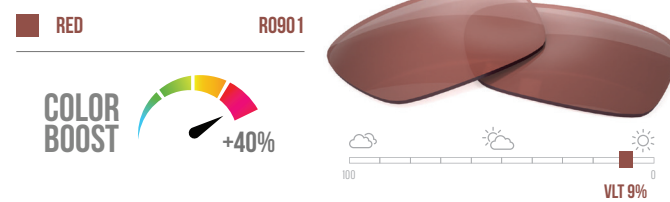

SNOW & ALPINE

Hit the Snowy Trails and Slopes With the Unrivalled Visual Advantage of COLORBOOST™ Lenses

Here's how COLORBOOST™ lenses are set to redefine snow and alpine sports performance:

- Boosted Color Resolution & Vibrancy
- Enhanced Terrain Contrast & Depth Perception
- Reduced Whiteout Effect
- Minimized Atmospheric Haze & Glare