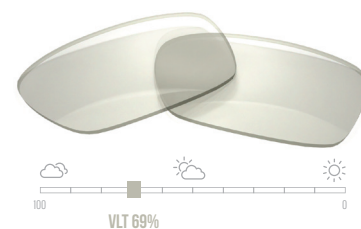

YELLOW Y6902

COLOR
BOOST