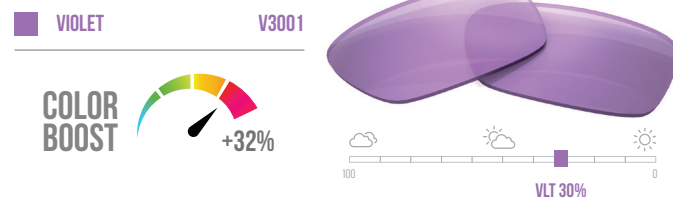

# RACQUET & PADDLE SPORTS

Step Onto the Court With COLORBOOST™ Lenses and Experience Enhanced Awareness and Reaction Time

Here's how COLORBOOST™ lenses can redefine your game and dominate the court:

- Enhanced Ball Color Contrast
- Enhanced Ball Tracking in Air & Against Sky
- 3D Locationing
- Greatly Improved Reaction Time