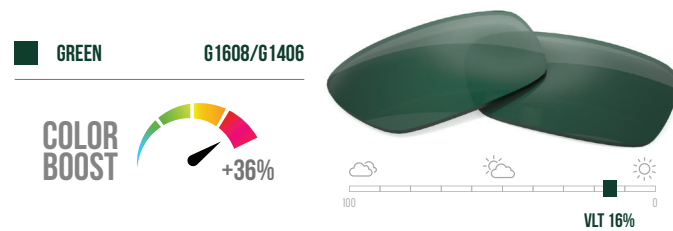

# RACQUET & PADDLE SPORTS

Step Onto the Court With COLORBOOST™ Lenses and Experience Enhanced Awareness and Reaction Time

Here's how COLORBOOST™ lenses can redefine your game and dominate the court:

- Enhanced Ball Color Contrast
- Enhanced Ball Tracking in Air & Against Sky
- 3D Locationing
- Greatly Improved Reaction Time