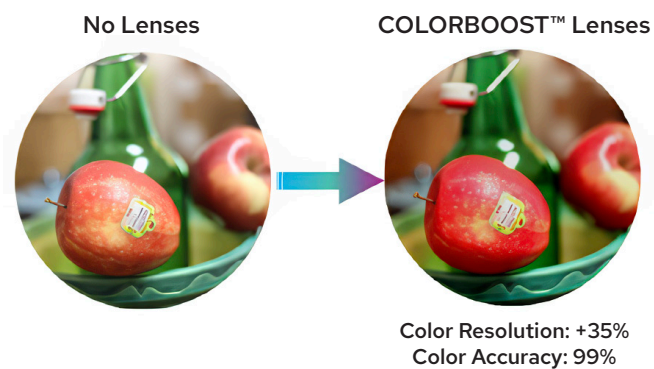

WHAT IS COLORBOOST?

COLORBOOST™ Lenses Maximize Color Resolution and Color Accuracy

While your eyes can perceive over a million colors, ordinary lenses trap you in a flat, limited world. But with COLORBOOST™ lenses, you will experience a world of brilliant colors with truly vibrant, high-definition clarity.

COLORBOOST™ lenses are designed to optimize every nanometer of the visible light before it reaches your eyes. The result? Our lenses maximize Color Resolution so you can discern an exponentially wider range of distinct hues. And our industry-leading 99% Color Accuracy ensures you see colors exactly as brilliant and true-to-life as nature intended.

Whether you're an elite athlete seeking a competitive edge, a professional who needs maximum visual awareness, or simply someone who wants profound enjoyment from the colorful world around you, with COLORBOOST™ lenses, you will never look at the world the same way again.