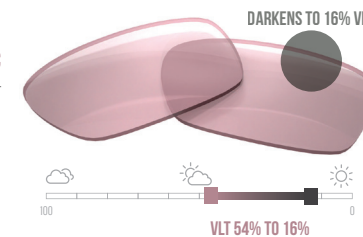

- Boosted Color Resolution & Visual Immersion
- ZERO Sacrifice to Frame Rate
- Quicker Target Acquisition & Reaction Time
- Great Field Awareness

# TARGET & SHOOTING SPORTS

COLORBOOST™ Lenses Give You that Unique Edge, Enhancing Your Color Vision for a Consistently Best Performance on the Range

COLORBOOST™ lenses offer a set of distinct advantages tailored for the keen-eyed marksman:

- Enhanced Target Colors & Reduced Background Colors
- Quicker On Target
- Faster Reaction Time
- Greater Distance Vision & Visual Clarity

ROSE WR5601 | PHOTOCROMIC

VIOLET V3001

PINK R4704

RED R4401