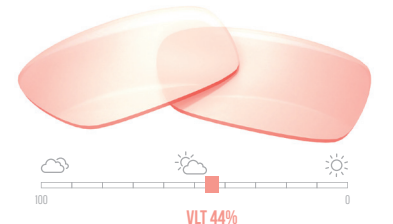

- Enhanced Target Colors & Reduced Background Colors
- Quicker On Target
- Faster Reaction Time
- Greater Distance Vision & Visual Clarity

ROSE WR5601 | PHOTOCROMIC

VIOLET V3001

PINK R4704

RED R4401