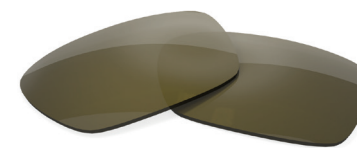

Cut Through Glare and See What Matters: COLORBOOST™ is a Visible Edge on the Water

Dive into the ground-breaking features that set COLORBOOST™ apart for watersports enthusiasts:

- Enhanced Color Contrast & Detail
- Reduced Glare & Haze
- Greater Visibility Into the Water
- Better Texture Recognition
- Boosted Color Resolution & Vibrancy

GREEN G1790 | POLARIZED

COLOR BOOST

+20%

VLT 17%

BROWN B2003 | POLARIZED

COLOR BOOST

+27%