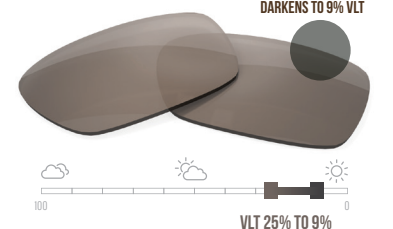

COLOR BOOST +30%

GREY S1526 | POLARIZED

COLOR BOOST +37%

BROWN B1302

COLOR BOOST +32%

YELLOW Y6902

COLOR BOOST +15%

BROWN B1301 | POLARIZED

COLOR BOOST +30%

GREY WS2501 | PHOTOCROMIC

COLOR BOOST +30%