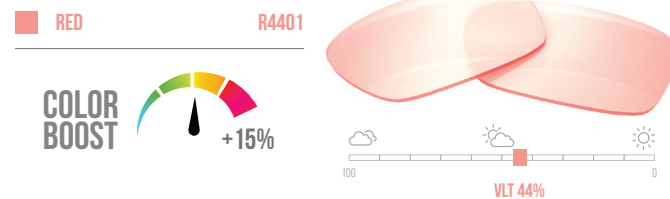

SNOW & ALPINE

Hit the Snowy Trails and Slopes With the Unrivalled Visual Advantage of COLORBOOST™ Lenses

Here's how COLORBOOST™ lenses are set to redefine snow and alpine sports performance:

- Boosted Color Resolution & Vibrancy
- Enhanced Terrain Contrast & Depth Perception
- Reduced Whiteout Effect
- Minimized Atmospheric Haze & Glare