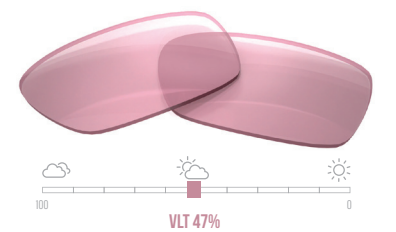

PINK R4704

COLOR BOOST