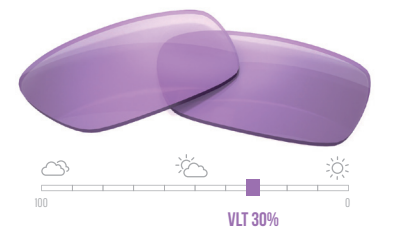

# TARGET & SHOOTING SPORTS

COLORBOOST™ Lenses Give You that Unique Edge, Enhancing Your Color Vision for a Consistently Best Performance on the Range

COLORBOOST™ lenses offer a set of distinct advantages tailored for the keen-eyed marksman:

- Enhanced Target Colors & Reduced Background Colors
- Quicker On Target
- Faster Reaction Time
- Greater Distance Vision & Visual Clarity

ROSE WR5601 | PHOTOCROMIC

VIOLET V3001

PINK R4704

RED R4401