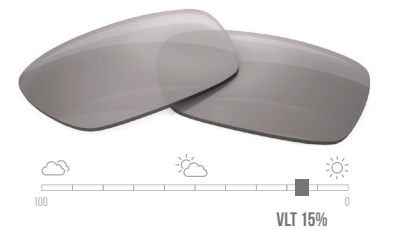

GREY S1526 | POLARIZED

COLOR BOOST +37%