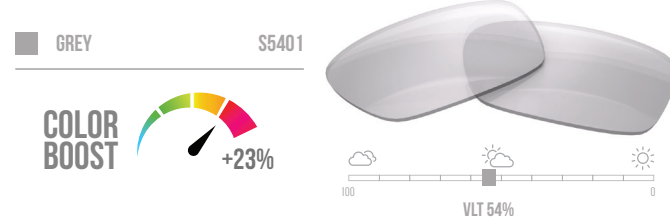

GAMING & DISPLAYS

Dominate the Competition and Experience Ultra Visual Immersion When You Wear Patented COLORBOOST™ Lenses

With Hue COLORBOOST™ lenses, you're not just playing, you're dominating, here's how:

- Boosted Color Resolution & Visual Immersion
- ZERO Sacrifice to Frame Rate
- Quicker Target Acquisition & Reaction Time
- Great Field Awareness