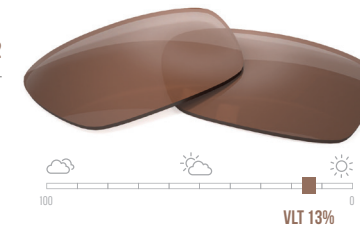

COLOR BOOST +30%

GREY S1526 | POLARIZED

COLOR BOOST +37%

BROWN B1302

COLOR BOOST +32%

YELLOW Y6902

COLOR BOOST +15%

BROWN B1301 | POLARIZED