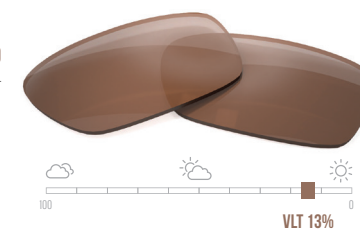

BROWN B1301 | POLARIZED

COLOR BOOST +30%