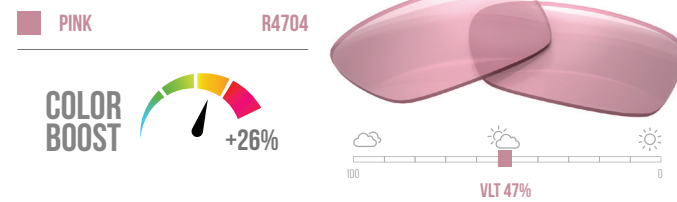

# RACQUET & PADDLE SPORTS

Step Onto the Court With COLORBOOST™ Lenses and Experience Enhanced Awareness and Reaction Time

Here's how COLORBOOST™ lenses can redefine your game and dominate the court:

- Enhanced Ball Color Contrast
- Enhanced Ball Tracking in Air & Against Sky
- 3D Locationing
- Greatly Improved Reaction Time