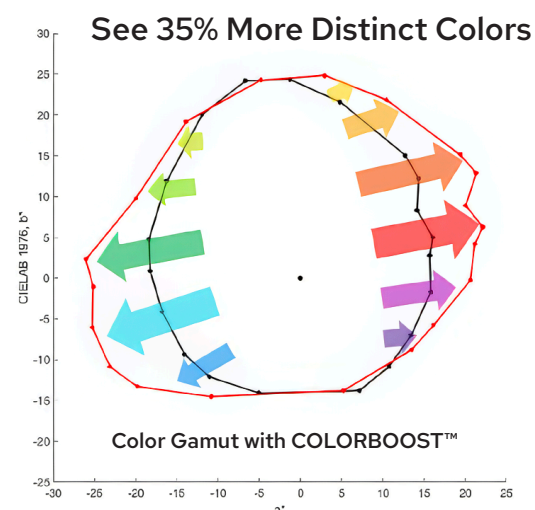

WHAT IS COLORBOOST?

COLORBOOST™ Lenses Maximize Color Resolution and Color Accuracy

While your eyes can perceive over a million colors, ordinary lenses trap you in a flat, limited world. But with COLORBOOST™ lenses, you will experience a world of brilliant colors with truly vibrant, high-definition clarity.

COLORBOOST™ lenses are designed to optimize every nanometer of the visible light before it reaches your eyes. The result? Our lenses maximize Color Resolution so you can discern an exponentially wider range of distinct hues. And our industry-leading 99% Color Accuracy ensures you see colors exactly as brilliant and true-to-life as nature intended.

Whether you're an elite athlete seeking a competitive edge, a professional who needs maximum visual awareness, or simply someone who wants profound enjoyment from the colorful world around you, with COLORBOOST™ lenses, you will never look at the world the same way again.