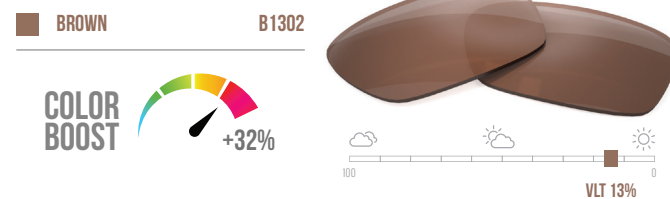

SNOW & ALPINE

Hit the Snowy Trails and Slopes With the Unrivalled Visual Advantage of COLORBOOST™ Lenses

Here's how COLORBOOST™ lenses are set to redefine snow and alpine sports performance:

- Boosted Color Resolution & Vibrancy
- Enhanced Terrain Contrast & Depth Perception
- Reduced Whiteout Effect
- Minimized Atmospheric Haze & Glare