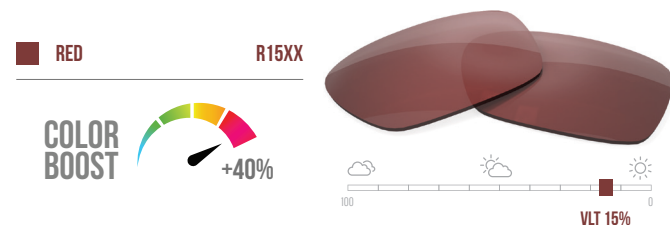

SNOW & ALPINE

Hit the Snowy Trails and Slopes With the Unrivalled Visual Advantage of COLORBOOST™ Lenses

Here's how COLORBOOST™ lenses are set to redefine snow and alpine sports performance:

- Boosted Color Resolution & Vibrancy
- Enhanced Terrain Contrast & Depth Perception
- Reduced Whiteout Effect
- Minimized Atmospheric Haze & Glare