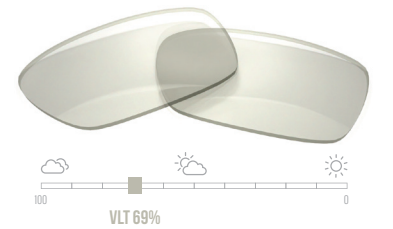

YELLOW Y6902

COLOR BOOST +15%