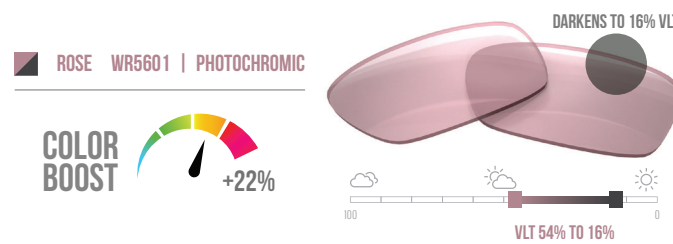

# RACQUET & PADDLE SPORTS

Step Onto the Court With COLORBOOST™ Lenses and Experience Enhanced Awareness and Reaction Time

Here's how COLORBOOST™ lenses can redefine your game and dominate the court:

- Enhanced Ball Color Contrast
- Enhanced Ball Tracking in Air & Against Sky
- 3D Locationing
- Greatly Improved Reaction Time