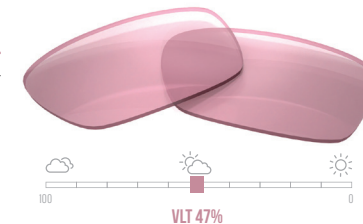

- Enhanced Target Colors & Reduced Background Colors
- Quicker On Target
- Faster Reaction Time
- Greater Distance Vision & Visual Clarity

ROSE WR5601 | PHOTOCROMIC

VIOLET V3001

PINK R4704

RED R4401