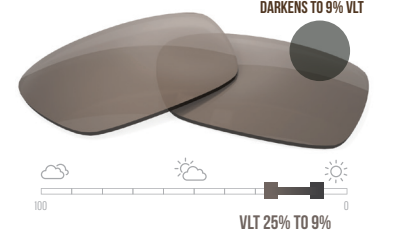

VIOLET V3001

COLOR BOOST

PINK R4704

COLOR BOOST

BROWN B1301 | POLARIZED

COLOR BOOST

GREY S1526 | POLARIZED

COLOR BOOST

BROWN B2003 | POLARIZED

COLOR BOOST

GREY WS2501 | PHOTOCROMIC

COLOR BOOST