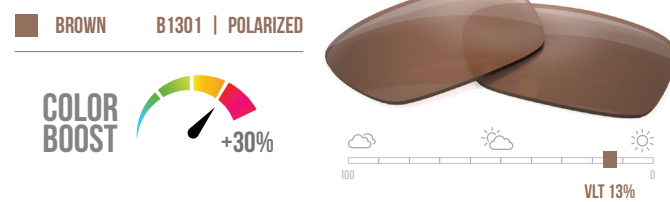

SNOW & ALPINE

Hit the Snowy Trails and Slopes With the Unrivalled Visual Advantage of COLORBOOST™ Lenses

Here's how COLORBOOST™ lenses are set to redefine snow and alpine sports performance:

- Boosted Color Resolution & Vibrancy
- Enhanced Terrain Contrast & Depth Perception
- Reduced Whiteout Effect
- Minimized Atmospheric Haze & Glare