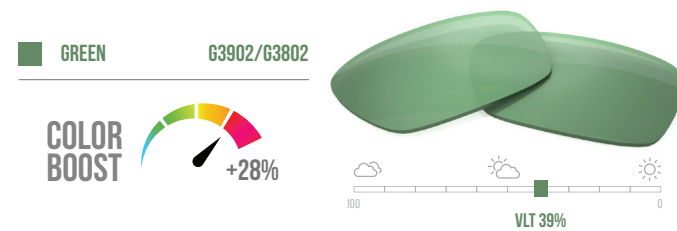

# RACQUET & PADDLE SPORTS

Step Onto the Court With COLORBOOST™ Lenses and Experience Enhanced Awareness and Reaction Time

Here's how COLORBOOST™ lenses can redefine your game and dominate the court:

- Enhanced Ball Color Contrast
- Enhanced Ball Tracking in Air & Against Sky
- 3D Locationing
- Greatly Improved Reaction Time