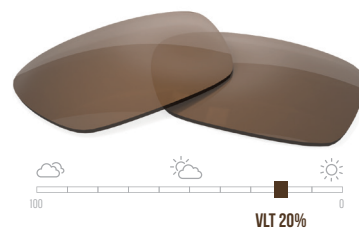

CYCLING & MOUNTAIN BIKING

Ride Faster and Farther With Confidence and Visual Enjoyment When You Wear COLORBOOST™ Lenses

Here's how COLORBOOST™ lenses can enhance every twist and turn of your ride:

- Enhanced Perception of Road & Trail Info
- Reduced Atmospheric Haze & Glare
- Long-Term Visual Comfort
- Boosted Color Saturation & Vibrancy

BROWN B2003 | POLARIZED

COLOR
BOOST