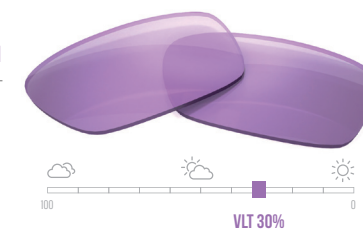

LIFESTYLE

Wherever Life Takes You, COLORBOOST™ Will Make You Say, "Wow!"

Let Hue COLORBOOST™ lenses redefine your everyday experiences with stunning visual benefits:

- Enhanced Color Vision
- Boosted Color Vibrancy
- Improved Depth Perception
- Minimized Visual Distortion, Haze & Glare

VIOLET V3001

COLOR BOOST