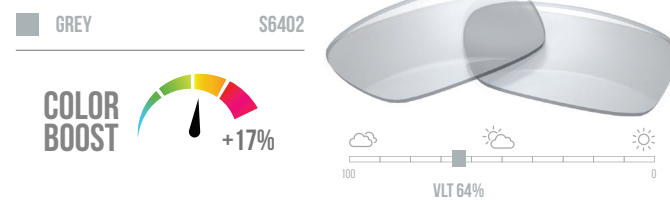

GAMING & DISPLAYS

Dominate the Competition and Experience Ultra Visual Immersion When You Wear Patented COLORBOOST™ Lenses

With Hue COLORBOOST™ lenses, you're not just playing, you're dominating, here's how:

- Boosted Color Resolution & Visual Immersion
- ZERO Sacrifice to Frame Rate
- Quicker Target Acquisition & Reaction Time
- Great Field Awareness