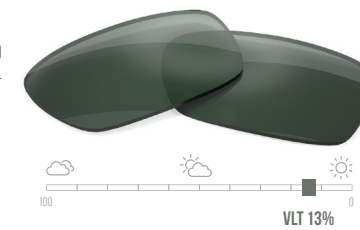

Hue COLORBOOST™ lenses – the future of driving eyewear. Here's how these lenses elevate every drive:

- Minimized Glare & Haze
- Boosted Recognition of Traffic Devices & Road Conditions
- Enhanced Awareness of Vehicular Traffic
- Optimized Visual Comfort & Reduced Visual Fatigue

GREEN G1301 | POLARIZED

COLOR BOOST +30%