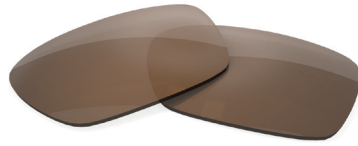

CYCLING & MOUNTAIN BIKING

Ride Faster and Farther With Confidence and Visual Enjoyment With COLORBOOST™

- Enhanced Perception of Road & Trail Info
- Reduced Atmospheric Haze & Glare
- Long-Term Visual Comfort
- Boosted Color Saturation & Vibrancy

BROWN B2003 | POLARIZED

COLOR BOOST

YELLOW Y6902

COLOR BOOST

GREY S2205

COLOR BOOST

GREY G1511

COLOR BOOST