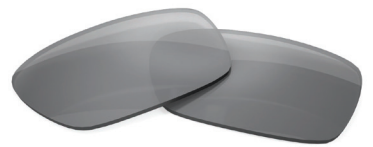

CYCLING & MOUNTAIN BIKING

Ride Faster and Farther With Confidence and Visual Enjoyment With COLORBOOST™

- Enhanced Perception of Road & Trail Info
- Reduced Atmospheric Haze & Glare
- Long-Term Visual Comfort
- Boosted Color Saturation & Vibrancy

BROWN B2003 | POLARIZED

COLOR BOOST

YELLOW Y6902

COLOR BOOST

GREY S2205

COLOR BOOST

GREY G1511

COLOR BOOST